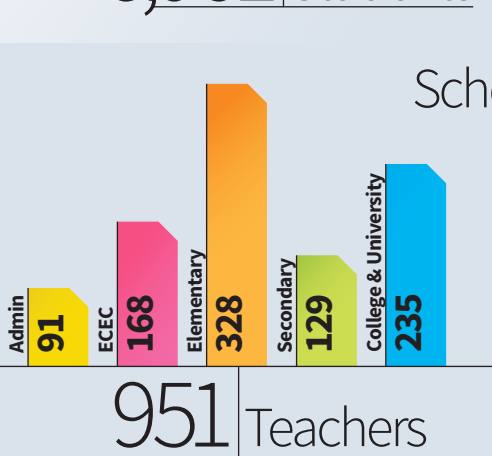

- 6 Alaska

- 11 Idaho

- 11 Montana

- 32 Oregon

- 25 Upper Columbia

- 19 Washington

Schools by size

104 PK-12