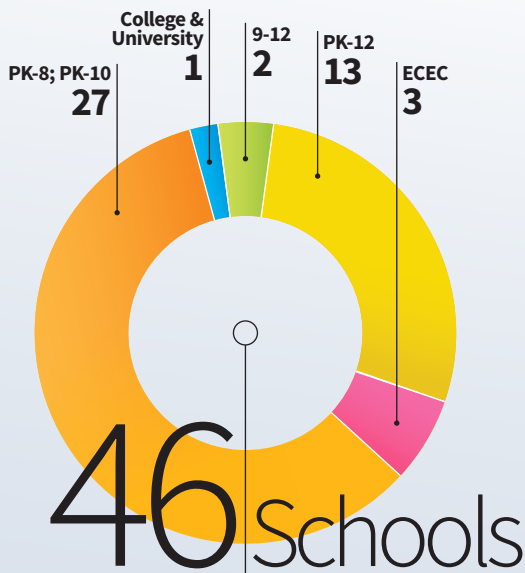

- 33** 1-Teacher Schools
- 17** 2-Teacher Schools
- 16** 3-Teacher Schools
- 38** 4 or more Teachers

Pacific Union

PK-12 SCHOOLS BY CONFERENCE

- 11 Arizona

- 19 Central California

- 9 Hawaii

- 8 Nevada-Utah

- 34 Northern California

- 18 Southeastern

- 17 Southern California

- 20** 1-Teacher Schools

- 20** 2-Teacher Schools

- 12** 3-Teacher Schools

- 65** 4 or more Teachers

SDA Church in Canada