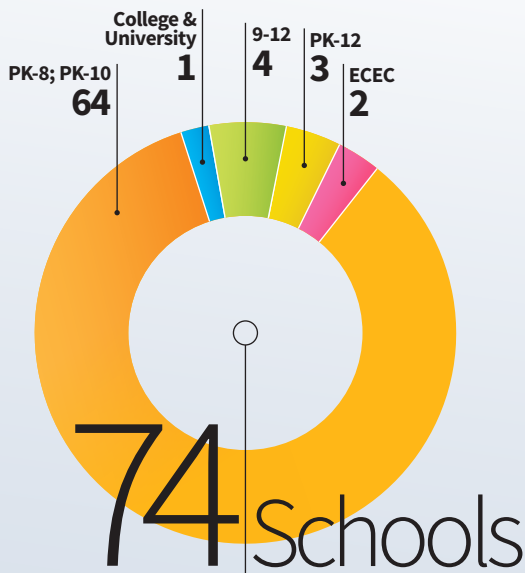

Mid-America Union

PK-12 SCHOOLS BY CONFERENCE

- 2 Central States

- 8 Dakota

- 15 Iowa-Missouri

- 14 Kansas-Nebraska

- 11 Minnesota

- 21 Rocky Mountain