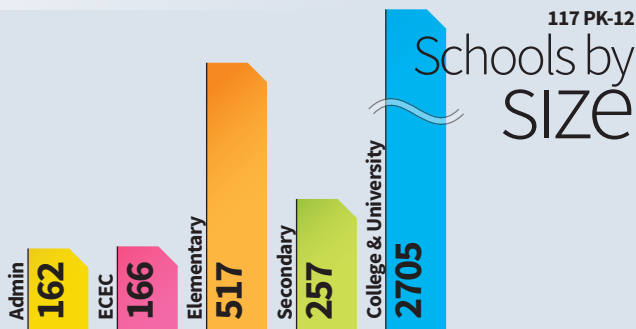

Pacific Union

PK-12 SCHOOLS BY CONFERENCE

- 11 Arizona

- 19 Central California

- 9 Hawaii

- 8 Nevada-Utah

- 34 Northern California

- 18 Southeastern

- 17 Southern California