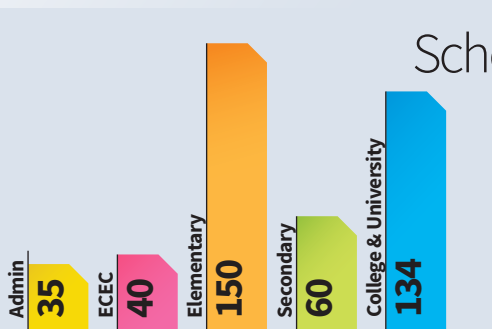

Schools by size

- 34 1-Teacher Schools
- 15 2-Teacher Schools
- 11 3-Teacher Schools
- 11 4 or more Teachers

419 Teachers