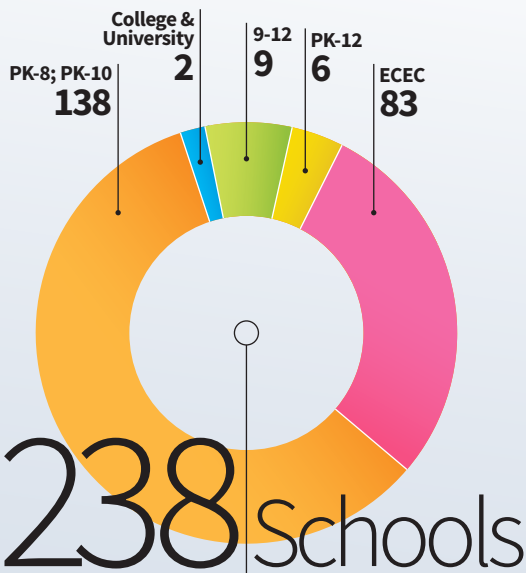

Southern Union

PK-12 SCHOOLS BY CONFERENCE

- 21 Carolina
- 29 Florida
- 35 Georgia-Cumberland
- 12 Gulf States
- 14 Kentucky-Tennessee
- 17 South Atlantic
- 9 South Central
- 15 Southeastern