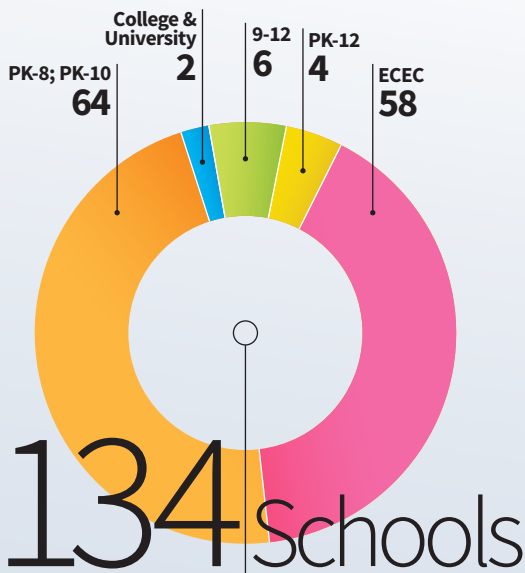

Schools by size

- 16** 1-Teacher Schools

- 7** 2-Teacher Schools

- 3** 3-Teacher Schools

- 29** 4 or more Teachers

318 Teachers

Columbia Union

PK-12 SCHOOLS BY CONFERENCE

- 13** Allegheny East

- 11** Chesapeake

- 5** Mountain View

- 5** New Jersey

- 11** Ohio

- 12** Pennsylvania

- 17** Potomac

Schools by size

Southern Union

PK-12 SCHOOLS BY CONFERENCE

- 21 Carolina
- 29 Florida
- 35 Georgia-Cumberland
- 12 Gulf States
- 14 Kentucky-Tennessee
- 17 South Atlantic
- 9 South Central
- 15 Southeastern

- 24 1-Teacher Schools
- 34 2-Teacher Schools
- 23 3-Teacher Schools
- 72 4 or more Teachers