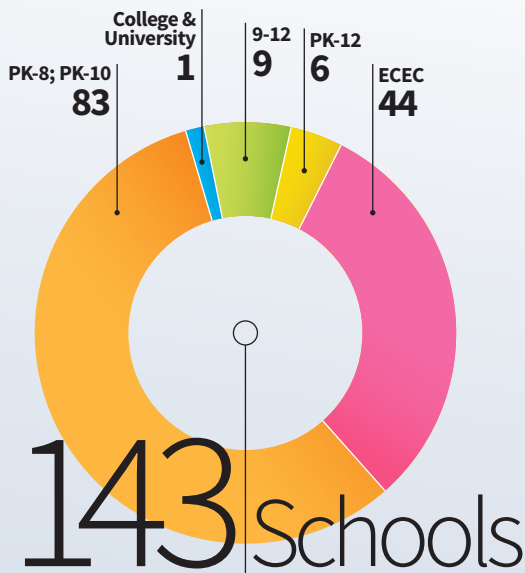

- 14 Kansas-Nebraska

- 11 Minnesota

- 21 Rocky Mountain

Schools by size

- 34 1-Teacher Schools
- 15 2-Teacher Schools
- 11 3-Teacher Schools
- 11 4 or more Teachers

419 Teachers

North Pacific Union

PK-12 SCHOOLS BY CONFERENCE

- 6 Alaska

- 11 Idaho

- 11 Montana

- 32 Oregon

- 25 Upper Columbia

- 19 Washington

Schools by size

104 PK-12