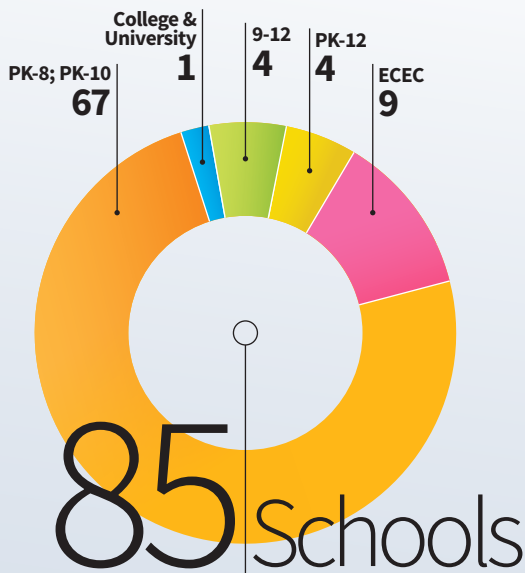

1 Grades K-8 School

1 Grades K-12 School

1 Grades 9-12 School

Schools by size

- 0 1-Teacher Schools
- 0 2-Teacher Schools
- 0 3-Teacher Schools
- 11** 4 or more Teachers

Lake Union

PK-12 SCHOOLS BY CONFERENCE

10 Illinois

13 Indiana

8 Lake Region

35 Michigan

9 Wisconsin

6,732 Students

560 Teachers

33 1-Teacher Schools