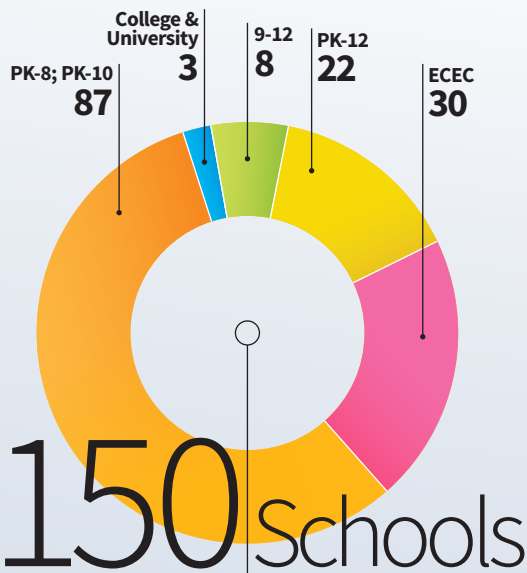

Pacific Union

PK-12 SCHOOLS BY CONFERENCE

- 11 Arizona

- 19 Central California

- 9 Hawaii

- 8 Nevada-Utah

- 34 Northern California

- 18 Southeastern

- 17 Southern California

- **20** 1-Teacher Schools

- **20** 2-Teacher Schools

- **12** 3-Teacher Schools

- **65** 4 or more Teachers