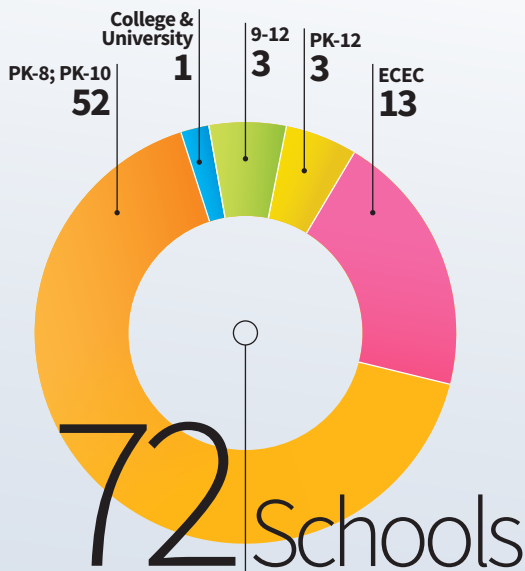

Southwestern Union

PK-12 SCHOOLS BY CONFERENCE

- 12 Arkansas-Louisiana

- 8 Oklahoma

- 8 Southwest Region

- 23 Texas

- 7 Texico

Schools by size