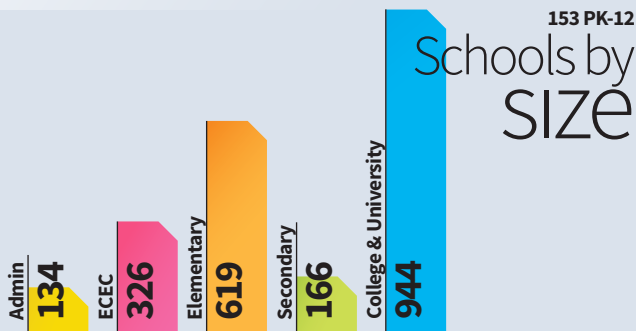

Southern Union

PK-12 SCHOOLS BY CONFERENCE

- 21 Carolina
- 29 Florida
- 35 Georgia-Cumberland
- 12 Gulf States
- 14 Kentucky-Tennessee
- 17 South Atlantic
- 9 South Central
- 15 Southeastern

- 24 1-Teacher Schools
- 34 2-Teacher Schools
- 23 3-Teacher Schools
- 72 4 or more Teachers