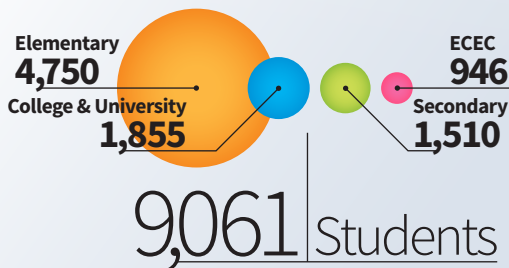

- 6 Alaska

- 11 Idaho

- 11 Montana

- 32 Oregon

- 25 Upper Columbia

- 19 Washington

Schools by size

104 PK-12